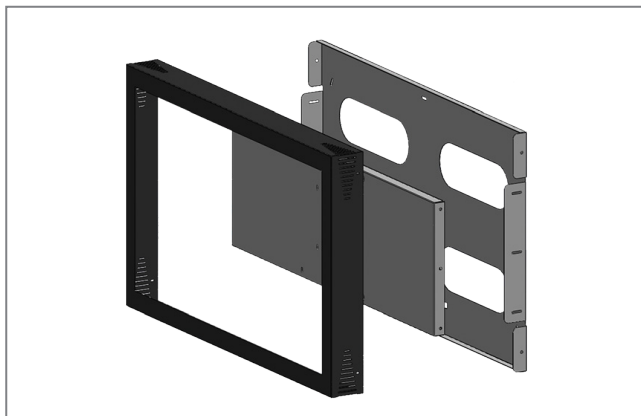

Inbox Digital Signage

Indoor protective enclosure

- accurately fitting protective enclosure
- for screens from 32" up to 65" (81 - 165 cm)
- portrait or landscape installation possible
- incl. TV holding fixture, customized to screen model
- 40 kg load, max.
- 71,2 mm installation depth, max.*
- incl. ventilation system via ventilation slots
- welded corners
- incl. depth adjustment of screen via oblong hole
- incl. concealed cable inlets on the back of the enclosure
- standard version: black, powder-coated - more RAL colours on request
- order-related production
- optional: production of stainless steel
- optional: security glass in front of the screen
- optional: mini PC holder (Item no.: 1789)
- optional: RAL colour as desired (Item no.: 1849)

* When using the security glass, installation depth, max. -6 mm

incl. ventilation system via ventilation slots

available as an option: mini PC holder (Item no.: 1789)

easy assembly

optionally: RAL colour as desired (Item no.: 1849)

Inbox Digital Signage

Indoor protective enclosure

Inbox Digital Signage 32"

Size, outside: W 817 x H 538 x D 113 mm
VESA: 200 x 200 mm max.

Inbox Digital Signage 32"
Item no.: 1779

Optional: Security glass for Inbox Digital Signage 32"
Item no.: 1784 | When using the security glass, installation depth, max. -6 mm