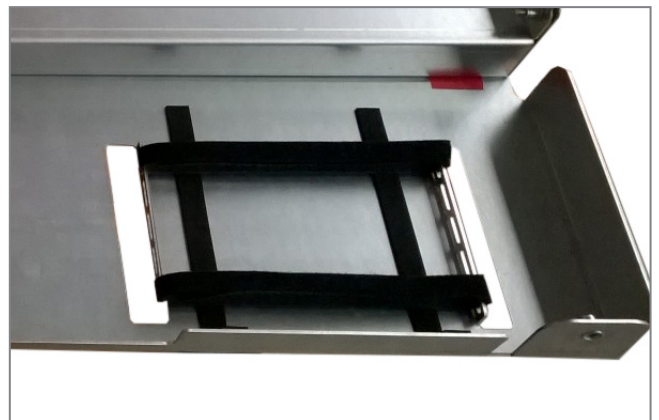

available as an option: mini PC holder (Item no.: 1789)